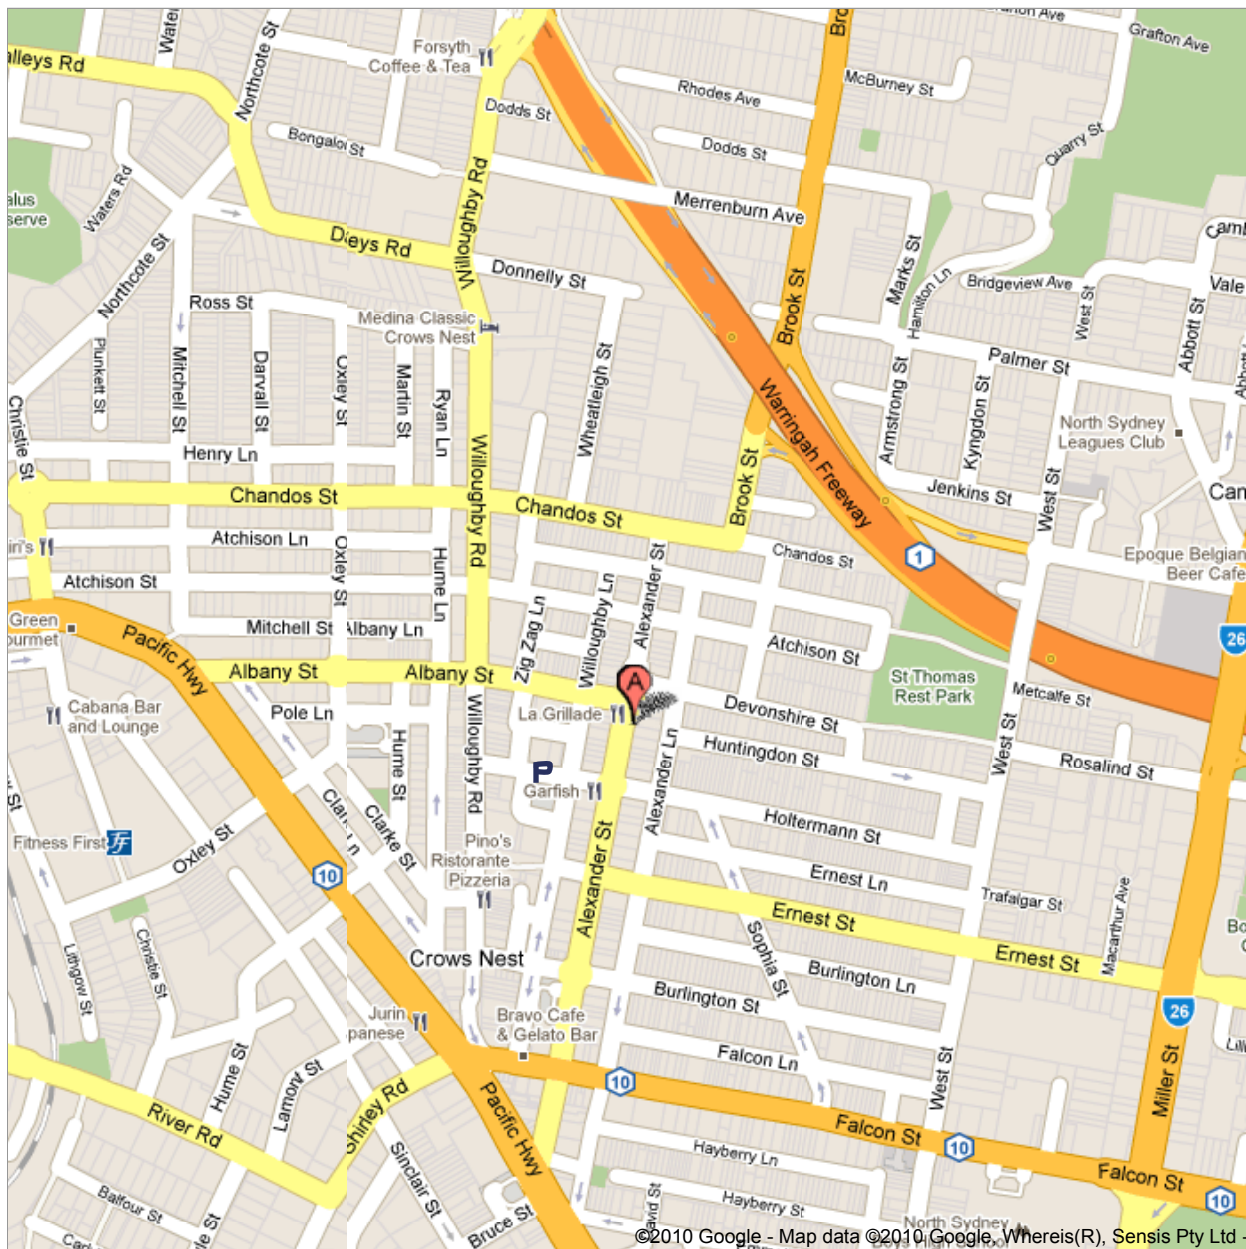

Notes Free 2 hour parking is available at the council car park in Holtermann Street. Heading towards the Pacific Highway from our office, take the first right, then the car park is on your left.

©2010 Google - Map data ©2010 Google, Whereis(R), Sensis Pty Ltd -